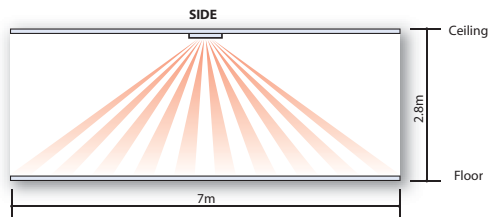

Detection Pattern...

Tel: +44 (0)1252 470027

www.the-is.co.uk

Specification subject to change without notice

The IS Limited
The Intelligent Solution