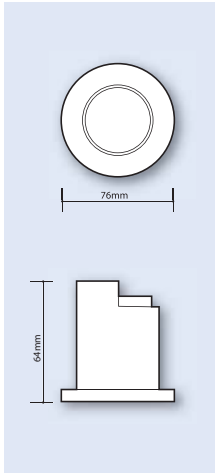

Mains PIR

6.1

The Intelligent Solutions mains rated passive infra-red detector provides occupancy information to the Spider box range of products. The detector picks up moving body heat to sense when an area is occupied. A time delay is incorporated in the unit. The time delay is re-started every time movement is detected. This means that the occupant can be still for the duration of the time delay before an unoccupied signal is sent. Photocell facility is available on some devices. The sensor can be supplied with Hand held over-ride or dimming or both.